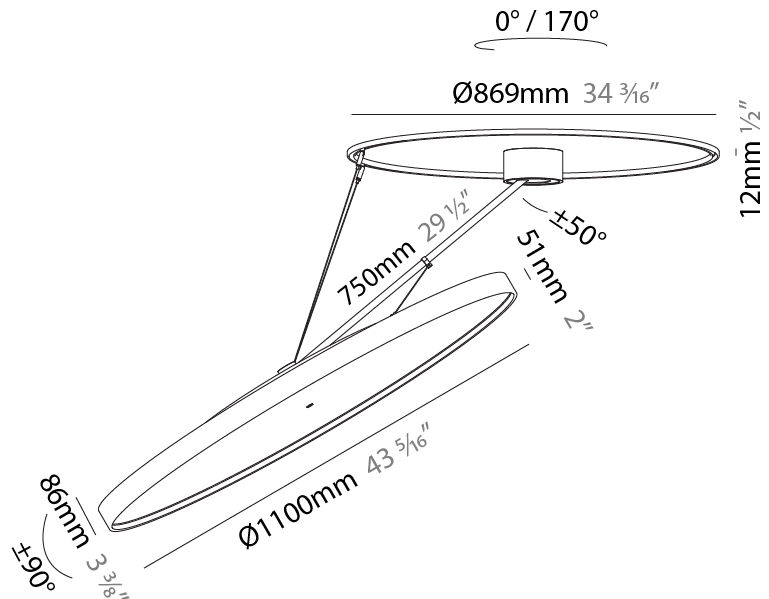

GENERAL

Series: Sign Diva Dancer
Subseries: Sign Diva Dancer Korona
Partner: Prolicht
Division: Architectural
Installation: Suspension
Product Type: Pendant
Mounting Location: Ceiling
Light Distribution: Adjustable

PHYSICAL

Shape: Round
Diameter (mm): 1100
Diameter (in): 43 5/16
Height (mm): 870
Height (in): 34 1/4
Weight (kg): 16.1
Weight (lbs): 35.42
Diffuser: PMMA - Opal / Micro-Prism / Sparkling Secret / Vintage Industrial
Fixture Finish: SSR / BKV / CWI / CRY / HAB / UFT / ITA / RUA / FTG / MYG / LOD / PUS / FRO / FUP / KIA / POP / BLS / SPG / MEY / GOH / CHC / COM / ABZ / JAG / OBR / MOS / ROR
Fixture Material: PMMA / Extruded Aluminum / Steel

ELECTRICAL

Lamp Type: LED (Zhaga Standard)
Input Wattage (W): 169.4
Total Output Wattage (W): 135
Dimming: Tri-Mode (Non-Dimming and Phase Dimming (120Vac only) and 0-10V Dimming)
Driver Included: Yes
Driver Location: Integrated
Driver Type: Constant Current - Universal
Driver Class: Class 2
Input Voltage (V): 120 - 277
Constant Current (MA): 350

LED

Color Temperature (°K): 2700 / 3000 / 4000
Max. Delivered Lumen (lm): 19520 / 19933 / 20340
CRI: >90 CRI
Lamp Life (hrs): 50000

OPTICAL

Adjustability: Rotational Canopy 170°; Tilting Canopy ±50°; Tilting Head ±90°

RATINGS AND CERTIFICATIONS

Certified By: Certified for North American Standards
IP rating: IP20