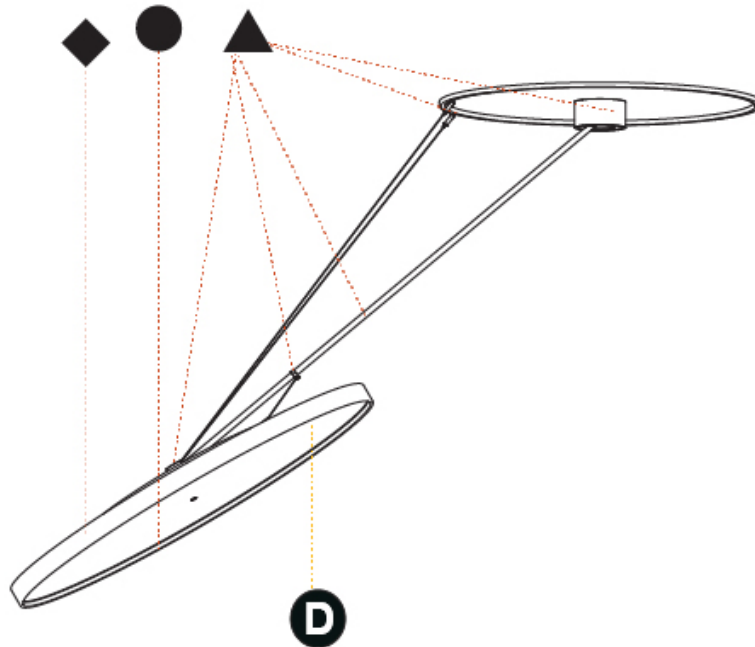

SIGN DIVA DANCER KORONA SUSPENSION

A30884-

PROJECT
TYPE
SPECIFIER
QUANTITY
DATE