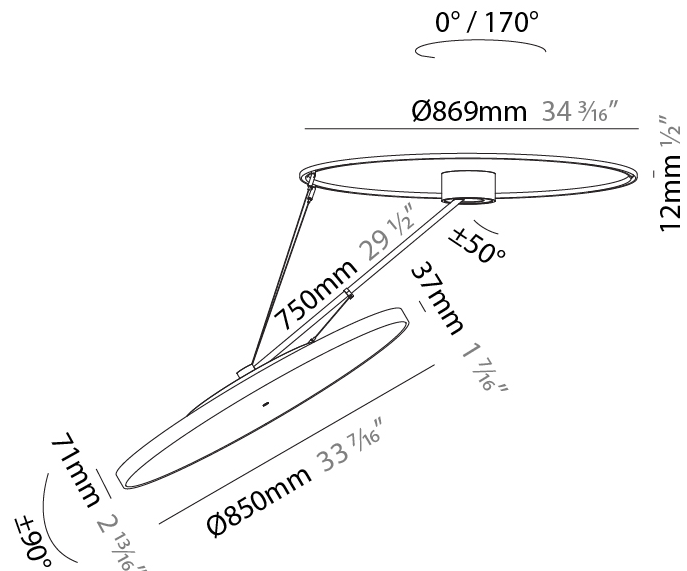

GENERAL

Series: Sign Diva Dancer
Subseries: Sign Diva Dancer Korona
Partner: Prolicht
Division: Architectural
Installation: Suspension
Product Type: Pendant
Mounting Location: Ceiling
Light Distribution: Adjustable

PHYSICAL

Shape: Round
Diameter (mm): 850
Diameter (in): 33 7/16
Height (mm): 870
Height (in): 34 1/4
Weight (kg): 10.5
Weight (lbs): 23.1
Diffuser: PMMA - Opal / Micro-Prism / Sparkling Secret / Vintage Industrial
Fixture Finish: SSR / BKV / CWI / CRY / HAB / UFT / ITA / RUA / FTG / MYG / LOD / PUS / FRO / FUP / KIA / POP / BLS / SPG / MEY / GOH / CHC / COM / ABZ / JAG / OBR / MOS / ROR
Fixture Material: PMMA / Extruded Aluminum / Steel

ELECTRICAL

Lamp Type: LED (Zhaga Standard)
Input Wattage (W): 96.8
Total Output Wattage (W): 76.8
Dimming: Tri-Mode (Non-Dimming and Phase Dimming (120Vac only) and 0-10V Dimming)
Driver Included: Yes
Driver Location: Integrated
Driver Type: Constant Current - Universal
Driver Class: Class 2
Input Voltage (V): 120 - 277
Constant Current (MA): 600

LED

Color Temperature (°K): 2700 / 3000 / 4000
Max. Delivered Lumen (lm): 11160 / 11388 / 11620
CRI: >90 CRI
Lamp Life (hrs): 50000

OPTICAL

Adjustability: Rotational Canopy 170°; Tilting Canopy ±50°; Tilting Head ±90°

RATINGS AND CERTIFICATIONS

Certified By: Certified for North American Standards
IP rating: IP20